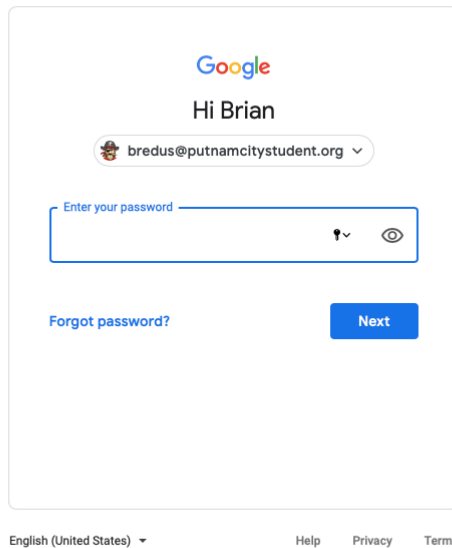

How Students find their School Emails

Open any internet browser and go to [google.com](https://www.google.com). Click **“Sign In”**

“Sign In” with your @putnamcitystudent.org account

Click on **Google Apps**. Click on the **Gmail** app